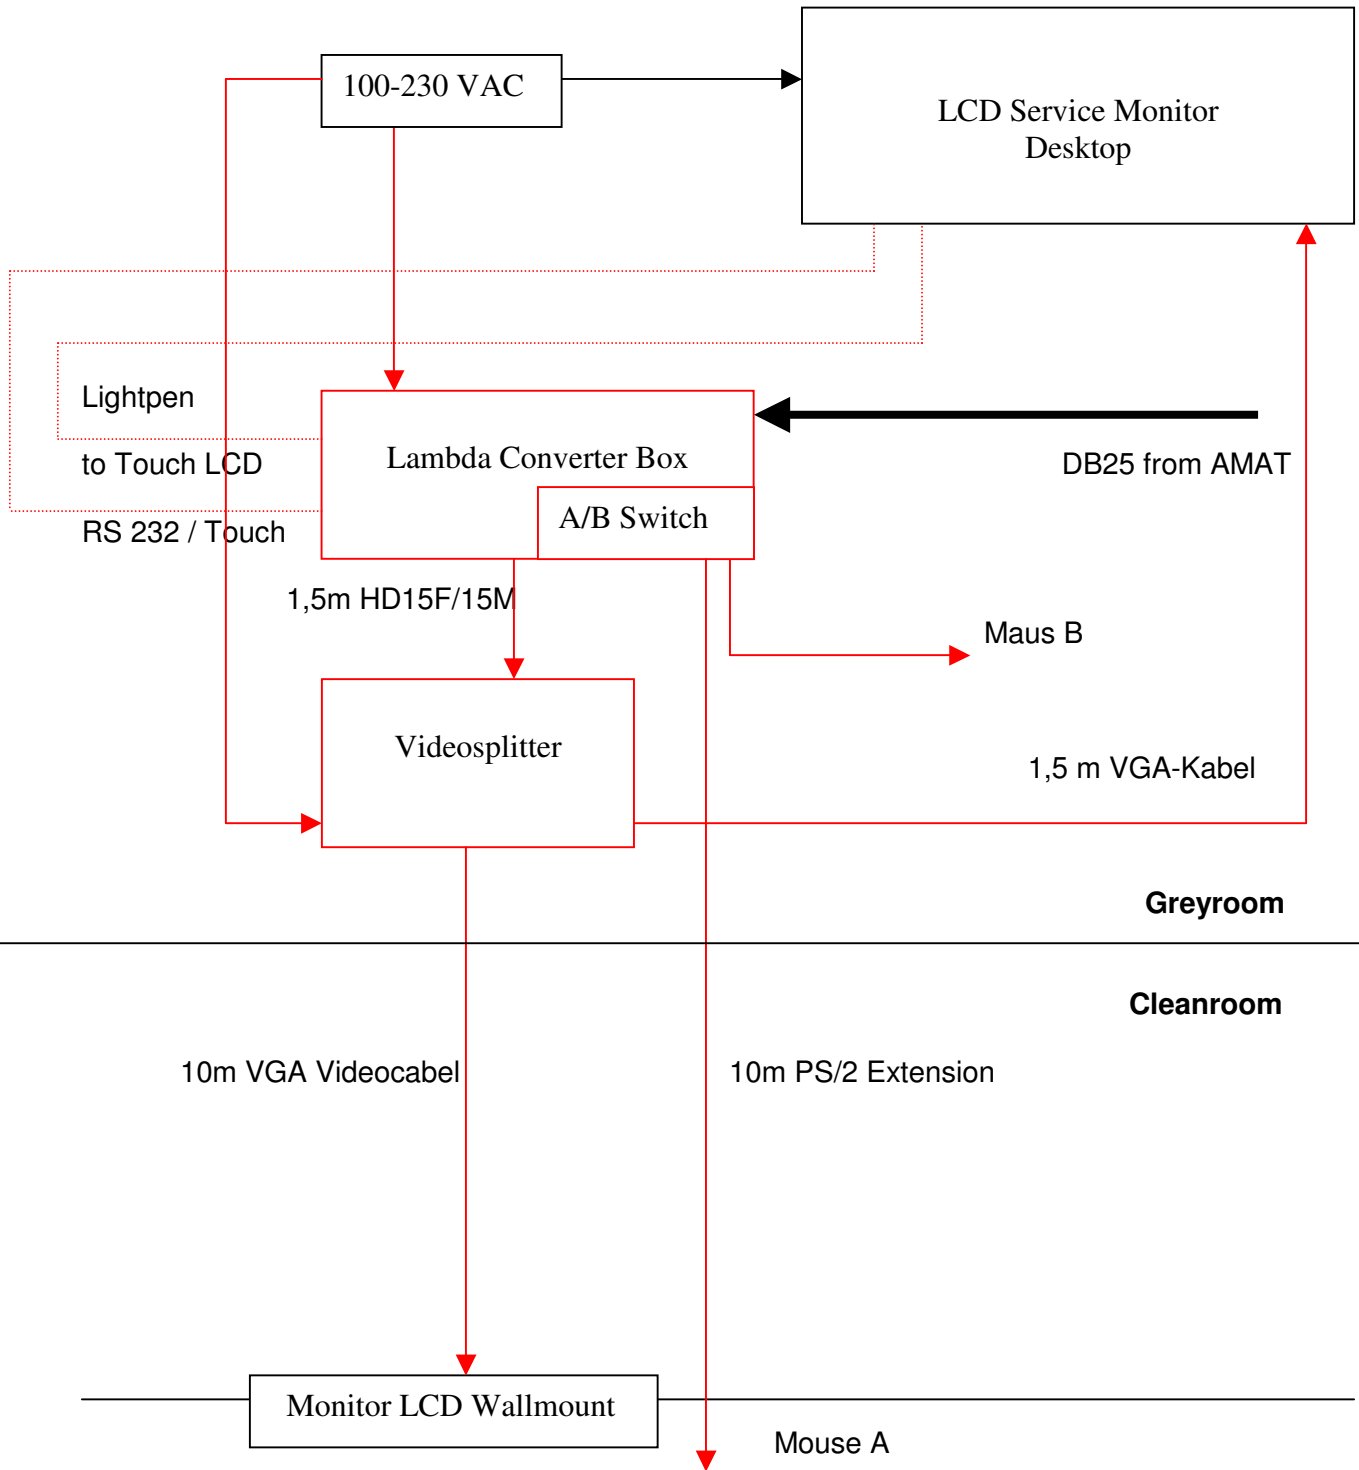

Example Option - to use with Lightpen
 ————— Old cable
 ————— New cable

Packinglist:	1x 1,5m VGA Cabel	1x VGA Extension
	1x Lambda Converter Box	2x PS/2 Mouse
	1x 10m PS/2 Extension	1x Mainplug for Converter (USA/EU)
	1x 10m VGA Cabel	
	1x Videosplitter (250MHz)	